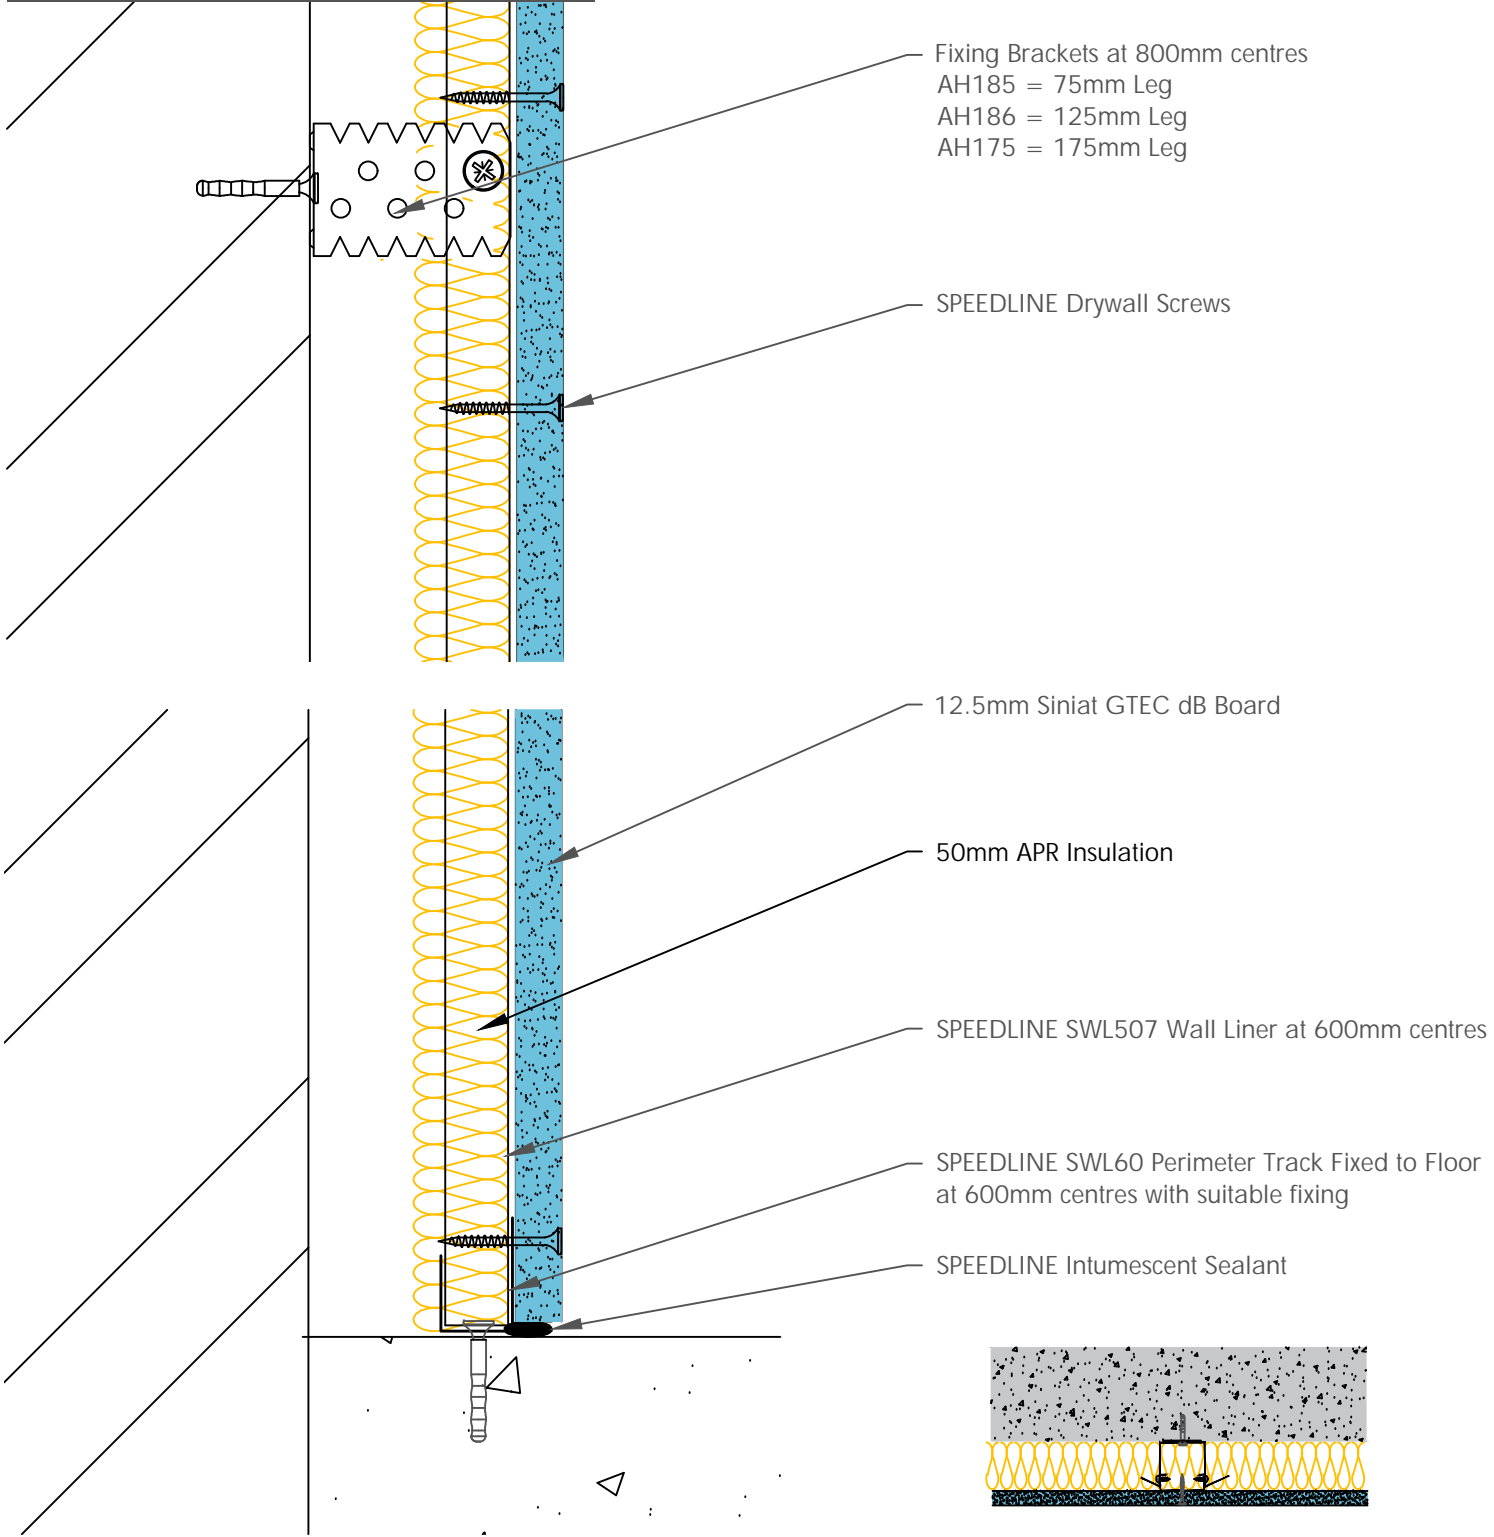

Board Thickness	Speedline Drywall Fixing Length
12.5mm & 15mm	25mm
12.5mm + 12.5mm	25mm + 38mm
12.5mm + 15mm	25mm + 42mm
15mm + 15mm	25mm + 42mm

CDR No: \_\_\_\_\_ DATE: 23/10/19 **Details to be read in conjunction with project specification guidelines**

WALL LINING SYSTEM - WL507-S-53(50)

All performance data and system specifications are for systems constructed with materials & components as shown. The inclusion or substitution of any other manufacturers materials or components could invalidate test data and system performance and permission must be given in writing by SIG PLC.